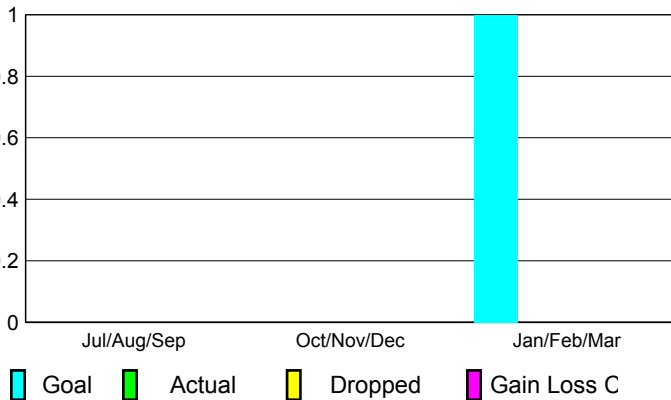

2008-2009 GMT Quarterly Report for District (or Undistricted) **District 117 B**

GMT: **FEDERICO STEINHAUS**

Location: **GREECE**

GMT CA: **4**

CLUBS

Club Results 2008-2009

Clubs 2007-2008

Month	New Club Goal	Actual New Clubs	Actual Dropped Clubs	Gain/Loss of Clubs	Gain/Loss of Clubs
Jul/Aug/Sep	0	0	0	0	0
Oct/Nov/Dec	0	0	0	0	-3
Jan/Feb/Mar	1	0	0	0	0
Totals	1	0	0	0	-3

Club Results 2008-2009

Goal, New, Dropped, Gain/Loss

Comparison of Club Gain/Loss

Current Year Compared to the Previous Year

YTD Status Quo Clubs 2008-2009

Status Quo Clubs Compared to Status Quo Members

MEMBERSHIP