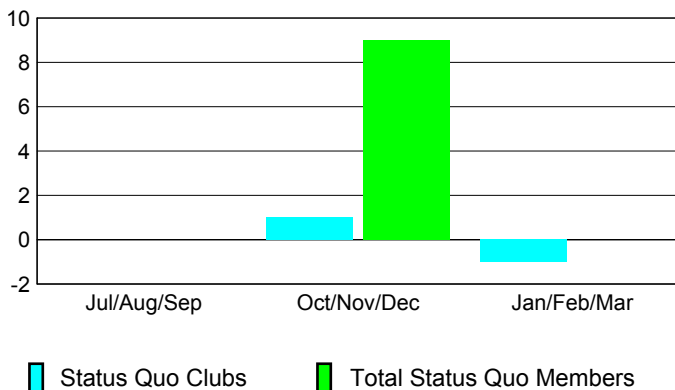

Club Results 2008-2009

Goal, New, Dropped, Gain/Loss

Comparison of Club Gain/Loss

Current Year Compared to the Previous Year

YTD Status Quo Clubs 2008-2009

Status Quo Clubs Compared to Status Quo Members

MEMBERSHIP

Membership Results 2008-2009

Membership 2007-2008

Month	Net Memb Goal	Actual New Memb	Actual Dropped Memb	Gain/Loss of Memb	Gain/Loss of Memb
Jul/Aug/Sep	0	6	-30	-24	-8
Oct/Nov/Dec	10	31	-21	10	-64
Jan/Feb/Mar	10	26	-37	-11	27
Totals	20	63	-88	-25	-45