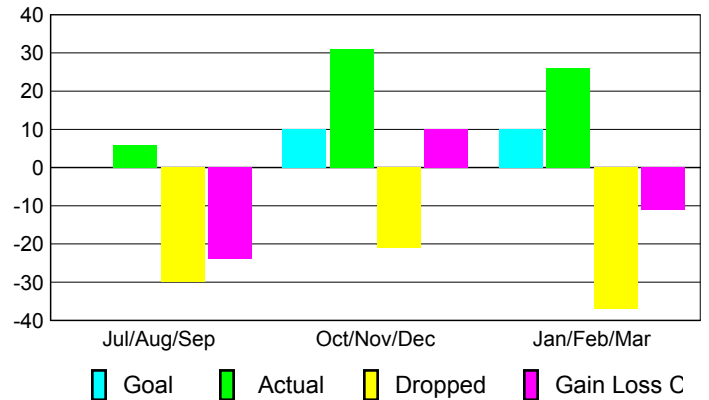

Membership Results 2008-2009

Goal, New, Dropped, Gain/Loss