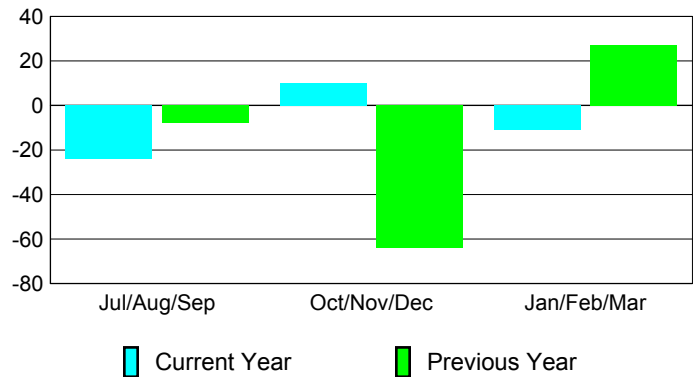

Membership Results 2008-2009

Membership 2007-2008

Month	Net Memb Goal	Actual New Memb	Actual Dropped Memb	Gain/Loss of Memb	Gain/Loss of Memb
Jul/Aug/Sep	0	6	-30	-24	-8
Oct/Nov/Dec	10	31	-21	10	-64
Jan/Feb/Mar	10	26	-37	-11	27
Totals	20	63	-88	-25	-45

Membership Results 2008-2009

Goal, New, Dropped, Gain/Loss

Comparison of Membership Gain/Loss

Current Year Compared to the Previous Year

Gender Comparison 2008-2009